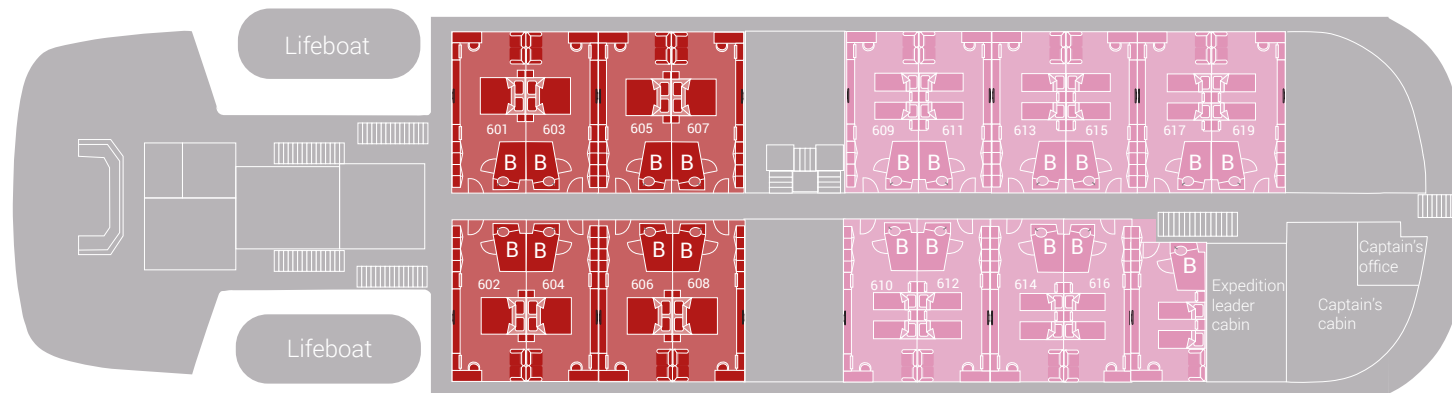

Deck 7

Deck 6

Deck 5

Deck 4

Deck 3

m/v Janssonius deck plan | Oceanwide Expeditions

Grand Suite with private balcony	Twin Window	Upper / lower berths	Double bed
Junior Suite	Twin Porthole	Lower berths	Toilet
Superior	Triple Porthole	2 separate lower berths	Bathroom
Twin deluxe	Quadruple Porthole		