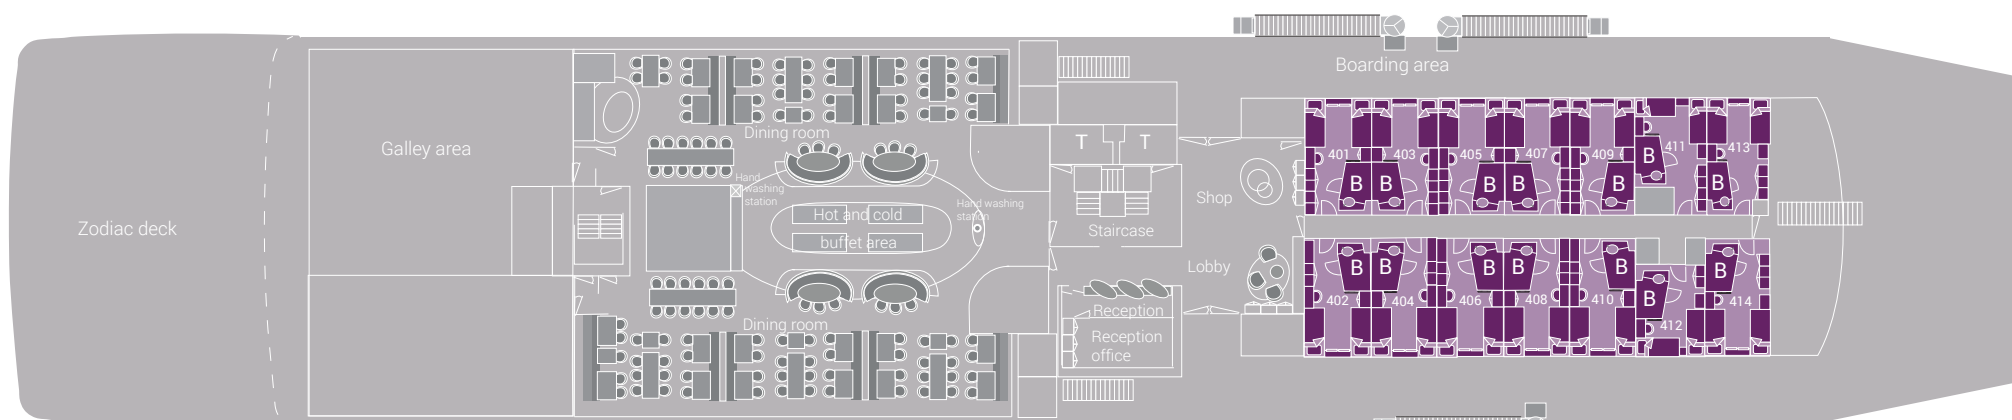

Deck 7

Deck 6

Deck 5

Deck 4

Deck 3

m/v Janssonius deck plan | Oceanwide Expeditions

Grand Suite with private balcony	Twin Window	Upper / lower berths	Double bed
Junior Suite	Twin Porthole	Lower berths	Toilet
Superior	Triple Porthole	2 separate lower berths	Bathroom
Twin deluxe	Quadruple Porthole		