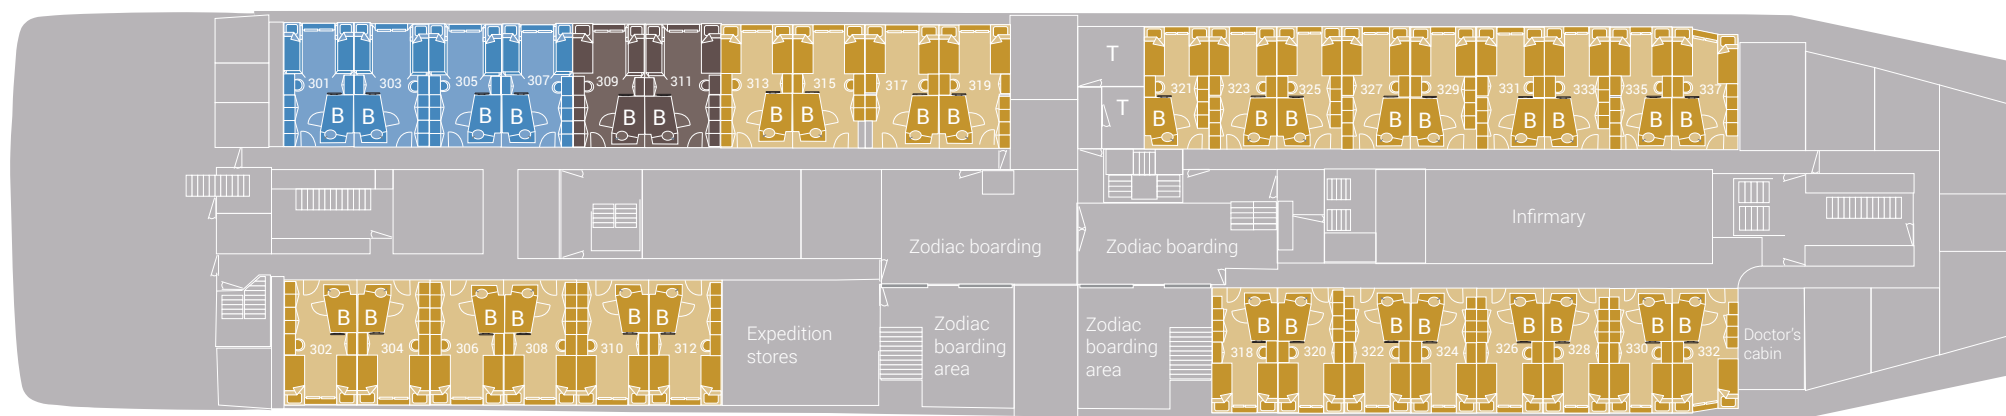

Deck 7

Deck 6

Deck 5

Deck 4

Deck 3

m/v Janssonius deck plan | Oceanwide Expeditions

Grand Suite with private balcony	Twin Window	Upper / lower berths	Double bed
Junior Suite	Twin Porthole	Lower berths	Toilet
Superior	Triple Porthole	2 separate lower berths	Bathroom
Twin deluxe	Quadruple Porthole		