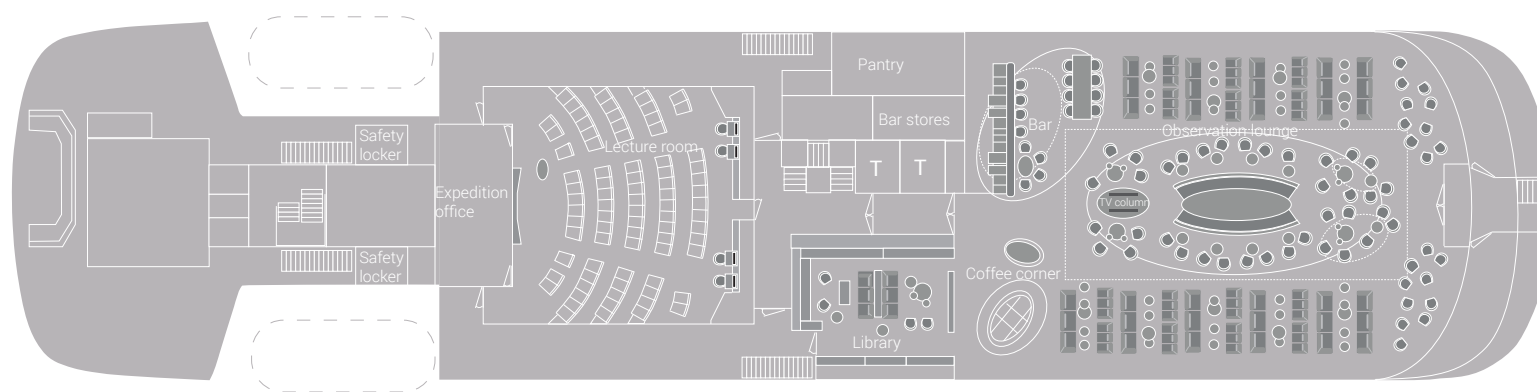

Deck 7

Deck 6

Deck 5

Deck 4

Deck 3

m/v Janssonius deck plan | Oceanwide Expeditions

Grand Suite with private balcony	Twin Window	Upper / lower berths	Double bed
Junior Suite	Twin Porthole	Lower berths	Toilet
Superior	Triple Porthole	2 separate lower berths	Bathroom
Twin deluxe	Quadruple Porthole		